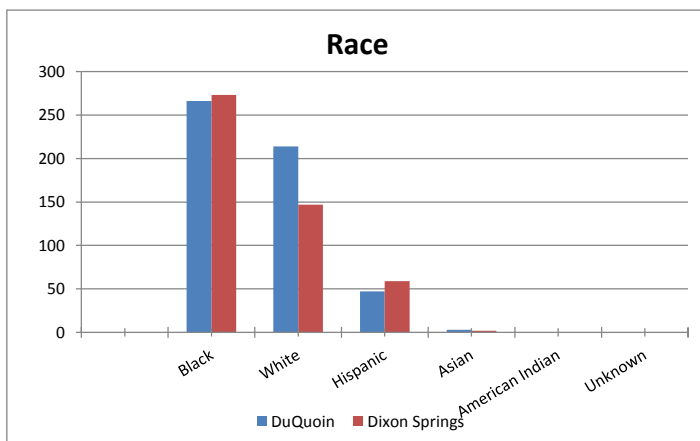

Three-Year Recidivism Rates¹			
Impact Incarceration Program	FY05 Exits	FY06 Exits	FY07 Exits
DuQuoin IIP	48.8%	42.5%	41.9%
Dixon Springs IIP	43.7%	40.4%	39.4%
IDOC Total Population	52.3%	51.3%	47.8%

Sex	DuQuoin	Dixon Springs	Total
Female	0	40	40
Male	530	441	971
Total	530	481	1,011

Offense Category	DuQuoin	Dixon Springs	Total
Control Substance Violation	170	176	346
Residential Burglary	82	85	167
Burglary	80	46	126
Robbery	53	45	98
Weapons	47	50	97
Assault / Battery / Force / Harm	25	18	43
Motor Vehicle Theft	16	11	27
Cannabis	9	17	26
Theft	15	5	20
Forgery / Deception / Fraud	6	4	10
Armed Robbery	5	5	10
DUI	5	5	10
Retail Theft	5	2	7
Motor Vehicle Offenses	3	4	7
Arson	3	3	6
Government Offenses	1	2	3
Damage to Property	2	0	2
Armed Violence	1	1	2
Kidnapping	1	0	1
Home / Vehicular Invasion	1	0	1
Disorderly Conduct	0	1	1
Escape	0	1	1
Total	530	481	1,011

Age at Exit in years	DuQuoin	Dixon Springs	Total
17	8	7	15
18	71	48	119
19	72	81	153
20	74	63	137
21	55	53	108
22	47	34	81
23	43	37	80
24	21	27	48
25	29	18	47
26	20	13	33
27	21	25	46
28	14	8	22
29	14	18	32
30	12	15	27
31	10	7	17
32	5	10	15
33	6	6	12
34	4	7	11
35	2	4	6
36	2	0	2
Total	530	481	1,011

¹ Recidivism rate indicates the percentage of inmates who return to IDOC within three years after release. The data represent those inmates released from IDOC in FY2005, FY2006, and FY2007.

Race	DuQuoin	Dixon Springs	Total
Black	266	273	539
White	214	147	361
Hispanic	47	59	106
Asian	3	2	5
American Indian	0	0	0
Unknown	0	0	0
Total	530	481	1,011