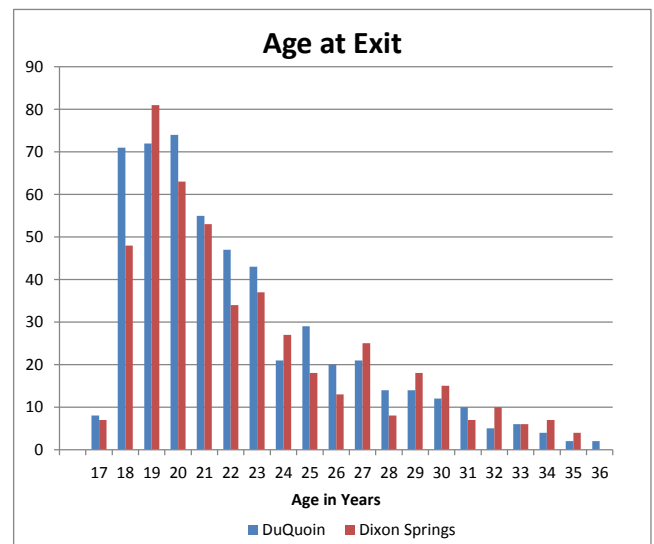

Three-Year Recidivism Rates¹			
Impact Incarceration Program	FY05 Exits	FY06 Exits	FY07 Exits
DuQuoin IIP	48.8%	42.5%	41.9%
Dixon Springs IIP	43.7%	40.4%	39.4%
IDOC Total Population	52.3%	51.3%	47.8%

Sex	DuQuoin	Dixon Springs	Total
Female	0	40	40
Male	530	441	971
Total	530	481	1,011

Offense Category	DuQuoin	Dixon Springs	Total
Control Substance Violation	170	176	346
Residential Burglary	82	85	167
Burglary	80	46	126
Robbery	53	45	98
Weapons	47	50	97
Assault / Battery / Force / Harm	25	18	43
Motor Vehicle Theft	16	11	27
Cannabis	9	17	26
Theft	15	5	20
Forgery / Deception / Fraud	6	4	10
Armed Robbery	5	5	10
DUI	5	5	10
Retail Theft	5	2	7
Motor Vehicle Offenses	3	4	7
Arson	3	3	6
Government Offenses	1	2	3
Damage to Property	2	0	2
Armed Violence	1	1	2
Kidnapping	1	0	1
Home / Vehicular Invasion	1	0	1
Disorderly Conduct	0	1	1
Escape	0	1	1
Total	530	481	1,011

Age at Exit in years	DuQuoin	Dixon Springs	Total
17	8	7	15
18	71	48	119
19	72	81	153
20	74	63	137
21	55	53	108
22	47	34	81
23	43	37	80
24	21	27	48
25	29	18	47
26	20	13	33
27	21	25	46
28	14	8	22
29	14	18	32
30	12	15	27
31	10	7	17
32	5	10	15
33	6	6	12
34	4	7	11
35	2	4	6
36	2	0	2
Total	530	481	1,011

¹ Recidivism rate indicates the percentage of inmates who return to IDOC within three years after release. The data represent those inmates released from IDOC in FY2005, FY2006, and FY2007.

Race	DuQuoin	Dixon Springs	Total
Black	266	273	539
White	214	147	361
Hispanic	47	59	106
Asian	3	2	5
American Indian	0	0	0
Unknown	0	0	0
Total	530	481	1,011