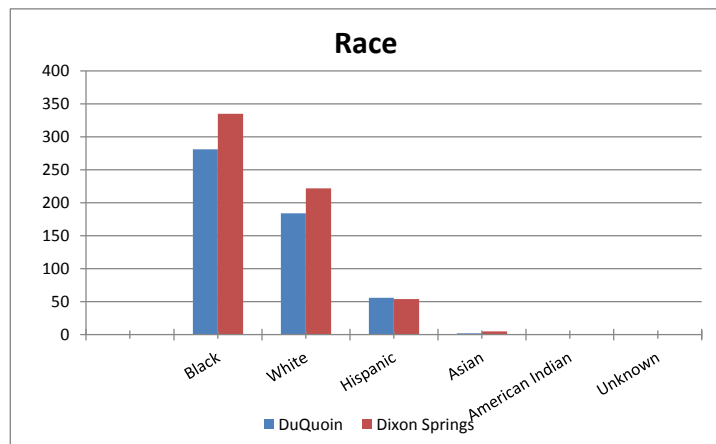

Impact Incarceration Program FY2007 Completers

Three-Year Recidivism Rates¹			
Impact Incarceration Program	FY02 Exits	FY03 Exits	FY04 Exits
DuQuoin IIP	40.7%	41.9%	39.7%
Dixon Springs IIP	45.9%	37.3%	36.6%
IDOC Total Population	51.8%	51.8%	53.4%

Sex	DuQuoin	Dixon Springs	Total
Female	0	74	74
Male	523	542	1,065
Total	523	616	1,139

Offense Category	DuQuoin	Dixon Springs	Total
Controlled Substance Violation	225	266	491
Burglary	59	69	128
Residential Burglary	53	87	140
Robbery	45	52	97
Weapons	42	36	78
Cannabis	22	27	49
Motor Vehicle Theft	18	22	40
Assault / Battery / Force / Harm	14	26	40
Theft	5	10	15
Forgery / Deception / Fraud	7	4	11
Damage to Property	5	1	6
DUI	3	5	8
Retail Theft	3	2	5
Government Offenses	6	3	9
Arson	1	0	1
Home / Vehicular Invasion	3	1	4
Armed Robbery	4	4	8
Motor Vehicle Offenses	8	0	8
Homicide	0	1	1
Total	523	616	1,139

Age at Exit in years	DuQuoin	Dixon Springs	Total
17	7	9	16
18	64	60	124
19	67	80	147
20	68	103	171
21	56	59	115
22	58	50	108
23	35	52	87
24	32	33	65
25	26	31	57
26	20	25	45
27	21	20	41
28	19	24	43
29	9	10	19
30	10	12	22
31	11	12	23
32	2	8	10
33	3	6	9
34	9	4	13
35	3	10	13
36	3	8	11
Total	523	616	1,139

Race	DuQuoin	Dixon Springs	Total
Black	281	335	616
White	184	222	406
Hispanic	56	54	110
Asian	2	5	7
American Indian	0	0	0
Unknown	0	0	0
Total	523	616	1,139

¹ Recidivism rate indicates the percentage of inmates who return to IDOC within three years after release. The data represent those inmates released from IDOC in FY2002, FY2003, and FY2004.