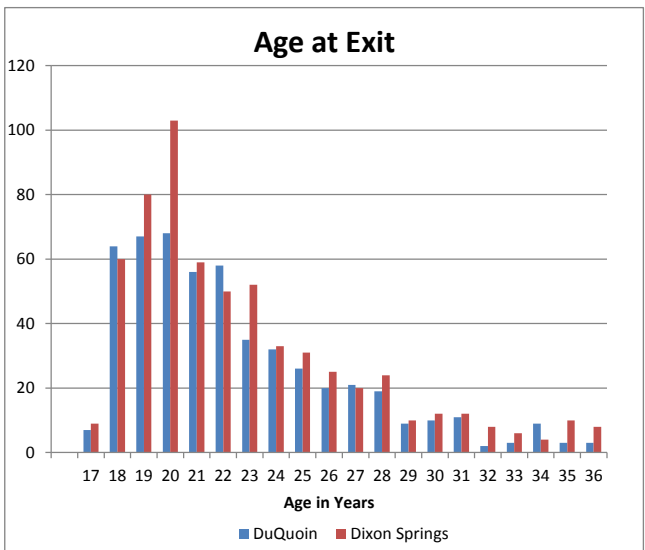

Impact Incarceration Program FY2007 Completers

Three-Year Recidivism Rates¹			
Impact Incarceration Program	FY02 Exits	FY03 Exits	FY04 Exits
DuQuoin IIP	40.7%	41.9%	39.7%
Dixon Springs IIP	45.9%	37.3%	36.6%
IDOC Total Population	51.8%	51.8%	53.4%

Sex	DuQuoin	Dixon Springs	Total
Female	0	74	74
Male	523	542	1,065
Total	523	616	1,139

Offense Category	DuQuoin	Dixon Springs	Total
Controlled Substance Violation	225	266	491
Burglary	59	69	128
Residential Burglary	53	87	140
Robbery	45	52	97
Weapons	42	36	78
Cannabis	22	27	49
Motor Vehicle Theft	18	22	40
Assault / Battery / Force / Harm	14	26	40
Theft	5	10	15
Forgery / Deception / Fraud	7	4	11
Damage to Property	5	1	6
DUI	3	5	8
Retail Theft	3	2	5
Government Offenses	6	3	9
Arson	1	0	1
Home / Vehicular Invasion	3	1	4
Armed Robbery	4	4	8
Motor Vehicle Offenses	8	0	8
Homicide	0	1	1
Total	523	616	1,139

Age at Exit in years	DuQuoin	Dixon Springs	Total
17	7	9	16
18	64	60	124
19	67	80	147
20	68	103	171
21	56	59	115
22	58	50	108
23	35	52	87
24	32	33	65
25	26	31	57
26	20	25	45
27	21	20	41
28	19	24	43
29	9	10	19
30	10	12	22
31	11	12	23
32	2	8	10
33	3	6	9
34	9	4	13
35	3	10	13
36	3	8	11
Total	523	616	1,139

Race	DuQuoin	Dixon Springs	Total
Black	281	335	616
White	184	222	406
Hispanic	56	54	110
Asian	2	5	7
American Indian	0	0	0
Unknown	0	0	0
Total	523	616	1,139

¹ Recidivism rate indicates the percentage of inmates who return to IDOC within three years after release. The data represent those inmates released from IDOC in FY2002, FY2003, and FY2004.