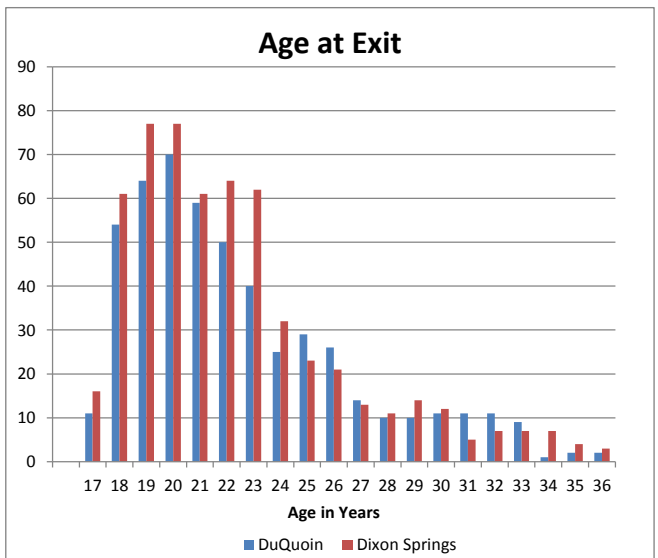

Three-Year Recidivism Rates¹			
Impact Incarceration Program	FY99 Exits	FY00 Exits	FY01 Exits
DuQuoin IIP	50.8%	59.1%	56.6%
Dixon Springs IIP	45.0%	58.4%	52.0%
IDOC Total Population	48.3%	54.4%	54.6%

Sex	DuQuoin	Dixon Springs	Total
Female	0	55	55
Male	509	522	1,031
Total	509	577	1,086

Offense Category	DuQuoin	Dixon Springs	Total
Controlled Substance Violation	232	263	495
Burglary	65	61	126
Residential Burglary	57	49	106
Robbery	39	54	93
Weapons	34	51	85
Assault / Battery / Force / Harm	17	23	40
Motor Vehicle Theft	17	22	39
Cannabis	12	12	24
Theft	12	9	21
Armed Robbery	7	13	20
Forgery / Deception / Fraud	6	11	17
Damage to Property	1	3	4
DUI	2	2	4
Motor Vehicle Offenses	2	1	3
Government Offenses	1	1	2
Retail Theft	0	1	1
Arson	1	0	1
Disorderly Conduct	1	0	1
Home / Vehicular Invasion	0	1	1
Bail Bond Violation	1	0	1
Armed Violence	1	0	1
Homicide	1	0	1
Total	509	577	1,086

Age at Exit in years	DuQuoin	Dixon Springs	Total
17	11	16	27
18	54	61	115
19	64	77	141
20	70	77	147
21	59	61	120
22	50	64	114
23	40	62	102
24	25	32	57
25	29	23	52
26	26	21	47
27	14	13	27
28	10	11	21
29	10	14	24
30	11	12	23
31	11	5	16
32	11	7	18
33	9	7	16
34	1	7	8
35	2	4	6
36	2	3	5
Total	509	577	1,086

¹ Recidivism rate indicates the percentage of inmates who return to IDOC within three years after release. The data represent those inmates released from IDOC in FY1999, FY2000, and FY2001.

Race	DuQuoin	Dixon Springs	Total
Black	264	319	583
White	213	176	389
Hispanic	31	80	111
Asian	0	2	2
American Indian	0	0	0
Unknown	1	0	1
Total	509	577	1,086