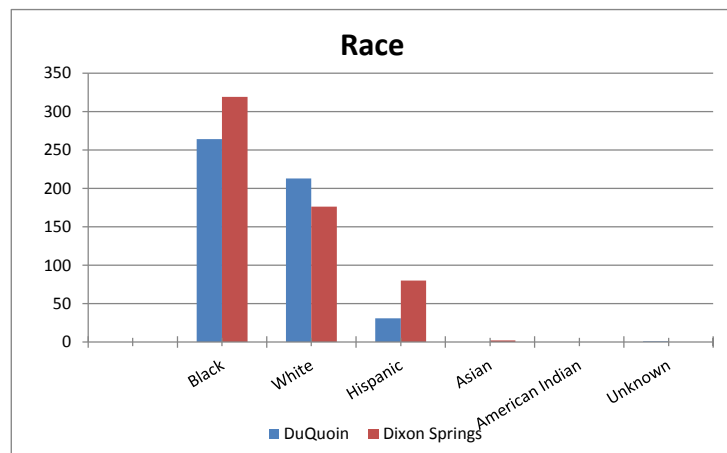

Three-Year Recidivism Rates¹			
Impact Incarceration Program	FY99 Exits	FY00 Exits	FY01 Exits
DuQuoin IIP	50.8%	59.1%	56.6%
Dixon Springs IIP	45.0%	58.4%	52.0%
IDOC Total Population	48.3%	54.4%	54.6%

Sex	DuQuoin	Dixon Springs	Total
Female	0	55	55
Male	509	522	1,031
Total	509	577	1,086

Offense Category	DuQuoin	Dixon Springs	Total
Controlled Substance Violation	232	263	495
Burglary	65	61	126
Residential Burglary	57	49	106
Robbery	39	54	93
Weapons	34	51	85
Assault / Battery / Force / Harm	17	23	40
Motor Vehicle Theft	17	22	39
Cannabis	12	12	24
Theft	12	9	21
Armed Robbery	7	13	20
Forgery / Deception / Fraud	6	11	17
Damage to Property	1	3	4
DUI	2	2	4
Motor Vehicle Offenses	2	1	3
Government Offenses	1	1	2
Retail Theft	0	1	1
Arson	1	0	1
Disorderly Conduct	1	0	1
Home / Vehicular Invasion	0	1	1
Bail Bond Violation	1	0	1
Armed Violence	1	0	1
Homicide	1	0	1
Total	509	577	1,086

Age at Exit in years	DuQuoin	Dixon Springs	Total
17	11	16	27
18	54	61	115
19	64	77	141
20	70	77	147
21	59	61	120
22	50	64	114
23	40	62	102
24	25	32	57
25	29	23	52
26	26	21	47
27	14	13	27
28	10	11	21
29	10	14	24
30	11	12	23
31	11	5	16
32	11	7	18
33	9	7	16
34	1	7	8
35	2	4	6
36	2	3	5
Total	509	577	1,086

¹ Recidivism rate indicates the percentage of inmates who return to IDOC within three years after release. The data represent those inmates released from IDOC in FY1999, FY2000, and FY2001.

Race	DuQuoin	Dixon Springs	Total
Black	264	319	583
White	213	176	389
Hispanic	31	80	111
Asian	0	2	2
American Indian	0	0	0
Unknown	1	0	1
Total	509	577	1,086