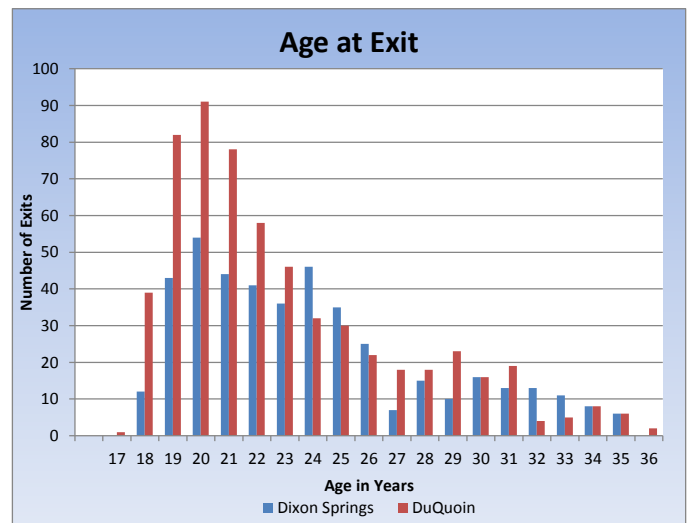

Three-Year Recidivism Rates¹			
Impact Incarceration Program	FY10 Exits	FY11 Exits	FY12 Exits
Dixon Springs IIP	46.0%	44.5%	45.0%
DuQuoin IIP	48.1%	50.1%	47.1%
IDOC Total Population	51.7%	48.3%	46.9%

Sex	Dixon Springs	DuQuoin	Total
Female	49	0	49
Male	386	598	984
Total	435	598	1,033

Offense Category	Dixon Springs	DuQuoin	Total
Controlled Substance Violation	145	193	338
Residential Burglary	74	93	167
Burglary	47	82	129
Robbery	49	61	110
Weapons	46	62	108
Assault/ Battery/ Force/ Harm	16	27	43
Cannabis	15	18	33
Motor Vehicle Theft	11	22	33
DUI	9	7	16
Theft	5	7	12
Armed Robbery	5	7	12
Government Offenses	4	3	7
Home/ Vehicular Invasion	1	4	5
Retail Theft	1	4	5
Forgery/ Deception/ Fraud	2	3	5
Damage to Property	1	2	3
Disorderly Conduct	2	1	3
Escape	1	1	2
Other Sex Offenses	0	1	1
Motor Vehicle Offenses	1	0	1
Total	435	598	1,033

Age at Exit in years	Dixon Springs	DuQuoin	Total
17	0	1	1
18	12	39	51
19	43	82	125
20	54	91	145
21	44	78	122
22	41	58	99
23	36	46	82
24	46	32	78
25	35	30	65
26	25	22	47
27	7	18	25
28	15	18	33
29	10	23	33
30	16	16	32
31	13	19	32
32	13	4	17
33	11	5	16
34	8	8	16
35	6	6	12
36	0	2	2
Total	435	598	1,033

Race	Dixon Springs	DuQuoin	Total
Black	244	342	586
White	135	166	301
Hispanic	54	86	140
American Indian	1	0	1
Asian	1	4	5
Unknown	0	0	0
Total	435	598	1,033

¹ Recidivism rate indicates the percentage of inmates who return to IDOC within three years after release. The data represent those inmates released from IDOC in FY2010, FY2011, and FY2012.