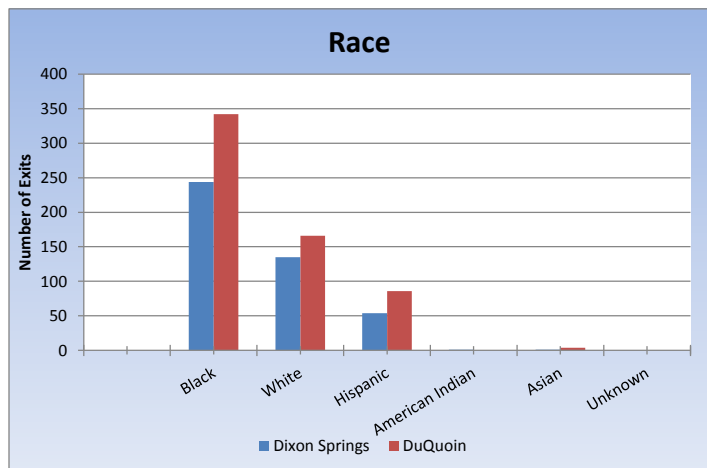

Three-Year Recidivism Rates¹			
Impact Incarceration Program	FY10 Exits	FY11 Exits	FY12 Exits
Dixon Springs IIP	46.0%	44.5%	45.0%
DuQuoin IIP	48.1%	50.1%	47.1%
IDOC Total Population	51.7%	48.3%	46.9%

Sex	Dixon Springs	DuQuoin	Total
Female	49	0	49
Male	386	598	984
Total	435	598	1,033

Offense Category	Dixon Springs	DuQuoin	Total
Controlled Substance Violation	145	193	338
Residential Burglary	74	93	167
Burglary	47	82	129
Robbery	49	61	110
Weapons	46	62	108
Assault/ Battery/ Force/ Harm	16	27	43
Cannabis	15	18	33
Motor Vehicle Theft	11	22	33
DUI	9	7	16
Theft	5	7	12
Armed Robbery	5	7	12
Government Offenses	4	3	7
Home/ Vehicular Invasion	1	4	5
Retail Theft	1	4	5
Forgery/ Deception/ Fraud	2	3	5
Damage to Property	1	2	3
Disorderly Conduct	2	1	3
Escape	1	1	2
Other Sex Offenses	0	1	1
Motor Vehicle Offenses	1	0	1
Total	435	598	1,033

Age at Exit in years	Dixon Springs	DuQuoin	Total
17	0	1	1
18	12	39	51
19	43	82	125
20	54	91	145
21	44	78	122
22	41	58	99
23	36	46	82
24	46	32	78
25	35	30	65
26	25	22	47
27	7	18	25
28	15	18	33
29	10	23	33
30	16	16	32
31	13	19	32
32	13	4	17
33	11	5	16
34	8	8	16
35	6	6	12
36	0	2	2
Total	435	598	1,033

Race	Dixon Springs	DuQuoin	Total
Black	244	342	586
White	135	166	301
Hispanic	54	86	140
American Indian	1	0	1
Asian	1	4	5
Unknown	0	0	0
Total	435	598	1,033

¹ Recidivism rate indicates the percentage of inmates who return to IDOC within three years after release. The data represent those inmates released from IDOC in FY2010, FY2011, and FY2012.