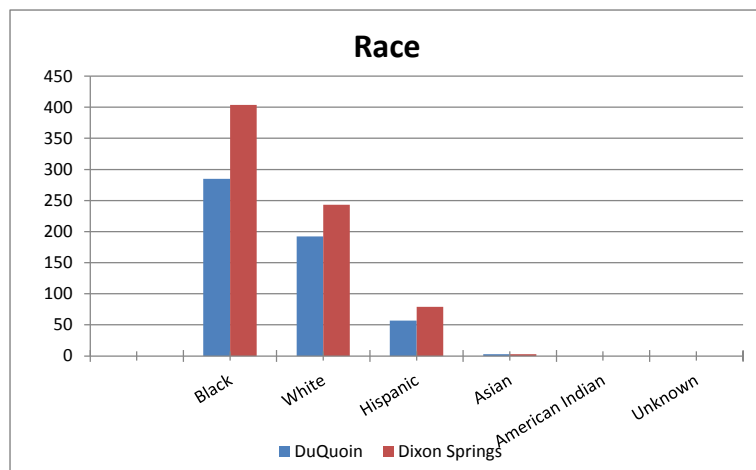

Impact Incarceration Program FY2012 Completers

Three-Year Recidivism Rates			
Impact Incarceration Program	FY07 Exits	FY08 Exits	FY09 Exits
DuQuoin IIP	41.9%	43.7%	46.6%
Dixon Springs IIP	39.4%	39.6%	40.6%
IDOC Total Population	47.8%	47.0%	47.1%

Sex	DuQuoin	Dixon Springs	Total
Female	0	92	92
Male	537	637	1,174
Total	537	729	1,266

Offense Category	DuQuoin	Dixon Springs	Total
Controlled Substance Violation	147	189	336
Residential Burglary	97	113	210
Burglary	71	101	172
Weapons	63	105	168
Robbery	49	64	113
Assault/ Battery/ Force/ Harm	20	44	64
Cannabis	29	29	58
Theft	15	18	33
Motor Vehicle Theft	15	12	27
DUI	7	12	19
Armed Robbery	7	8	15
Forgery/ Deception/ Fraud	4	10	14
Retail Theft	4	9	13
Damage to Property	4	3	7
Government Offenses	2	3	5
Motor Vehicle Offenses	1	4	5
Home / Vehicular Invasion	1	3	4
Disorderly Conduct	0	2	2
Kidnapping	1	0	1
Total	537	729	1,266

Age at Exit in years	DuQuoin	Dixon Springs	Total
17	3	5	8
18	44	66	110
19	63	88	151
20	75	93	168
21	66	79	145
22	49	83	132
23	38	49	87
24	35	43	78
25	34	37	71
26	31	41	72
27	21	16	37
28	22	24	46
29	13	24	37
30	13	23	36
31	7	18	25
32	10	14	24
33	7	10	17
34	0	8	8
35	4	4	8
36	2	4	6
Total	537	729	1,266

Race	DuQuoin	Dixon Springs	Total
Black	285	404	689
White	192	243	435
Hispanic	57	79	136
Asian	3	3	6
American Indian	0	0	0
Unknown	0	0	0
Total	537	729	1,266

¹ Recidivism rate indicates the percentage of inmates who return to IDOC within three years after release. The data represent those inmates released from IDOC in FY2007, FY2008, and FY2009.