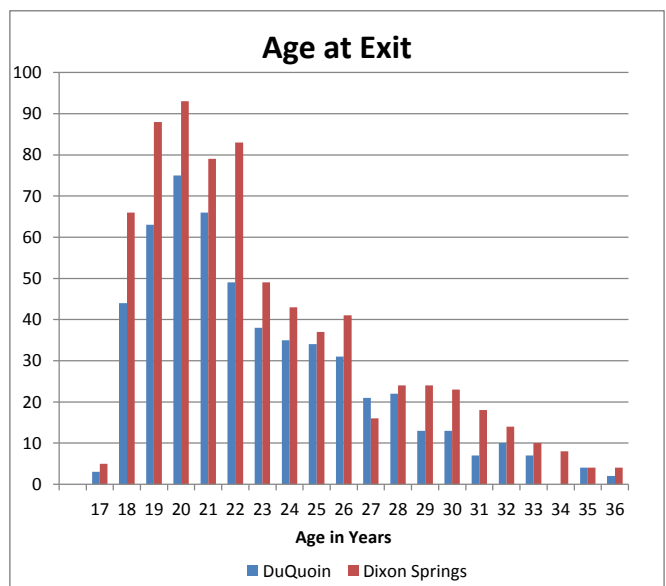

Impact Incarceration Program FY2012 Completers

Three-Year Recidivism Rates			
Impact Incarceration Program	FY07 Exits	FY08 Exits	FY09 Exits
DuQuoin IIP	41.9%	43.7%	46.6%
Dixon Springs IIP	39.4%	39.6%	40.6%
IDOC Total Population	47.8%	47.0%	47.1%

Sex	DuQuoin	Dixon Springs	Total
Female	0	92	92
Male	537	637	1,174
Total	537	729	1,266

Offense Category	DuQuoin	Dixon Springs	Total
Controlled Substance Violation	147	189	336
Residential Burglary	97	113	210
Burglary	71	101	172
Weapons	63	105	168
Robbery	49	64	113
Assault/ Battery/ Force/ Harm	20	44	64
Cannabis	29	29	58
Theft	15	18	33
Motor Vehicle Theft	15	12	27
DUI	7	12	19
Armed Robbery	7	8	15
Forgery/ Deception/ Fraud	4	10	14
Retail Theft	4	9	13
Damage to Property	4	3	7
Government Offenses	2	3	5
Motor Vehicle Offenses	1	4	5
Home / Vehicular Invasion	1	3	4
Disorderly Conduct	0	2	2
Kidnapping	1	0	1
Total	537	729	1,266

Age at Exit in years	DuQuoin	Dixon Springs	Total
17	3	5	8
18	44	66	110
19	63	88	151
20	75	93	168
21	66	79	145
22	49	83	132
23	38	49	87
24	35	43	78
25	34	37	71
26	31	41	72
27	21	16	37
28	22	24	46
29	13	24	37
30	13	23	36
31	7	18	25
32	10	14	24
33	7	10	17
34	0	8	8
35	4	4	8
36	2	4	6
Total	537	729	1,266

Race	DuQuoin	Dixon Springs	Total
Black	285	404	689
White	192	243	435
Hispanic	57	79	136
Asian	3	3	6
American Indian	0	0	0
Unknown	0	0	0
Total	537	729	1,266

¹ Recidivism rate indicates the percentage of inmates who return to IDOC within three years after release. The data represent those inmates released from IDOC in FY2007, FY2008, and FY2009.