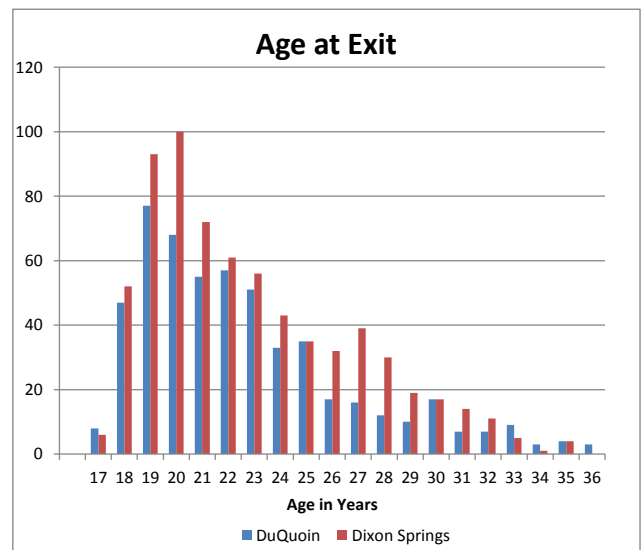

FY2009 Completers

Three-Year Recidivism Rates¹			
Impact Incarceration Program	FY04 Exits	FY05 Exits	FY06 Exits
DuQuoin IIP	39.7%	48.8%	42.5%
Dixon Springs IIP	36.6%	43.7%	40.4%
IDOC Total Population	53.4%	52.3%	51.3%

Sex	DuQuoin	Dixon Springs	Total
Female	0	65	65
Male	536	625	1,161
Total	536	690	1,226

Offense Category	DuQuoin	Dixon Springs	Total
Controlled Substance Violation	204	290	494
Residential Burglary	80	80	160
Burglary	64	84	148
Weapons	54	59	113
Robbery	36	62	98
Assault / Battery / Force / Harm	17	29	46
Cannabis	22	21	43
Theft	20	14	34
Motor Vehicle Theft	17	17	34
Armed Robbery	4	9	13
DUI	2	8	10
Government Offenses	6	3	9
Forgery / Deception / Fraud	2	4	6
Home / Vehicular Invasion	1	3	4
Damage to Property	3	1	4
Retail Theft	1	2	3
Arson	1	1	2
Homicide	0	1	1
Kidnapping	1	0	1
Escape	0	1	1
Armed Violence	0	1	1
Vehicle Code Violation	1	0	1
Total	536	690	1,226

Age at Exit in years	DuQuoin	Dixon Springs	Total
17	8	6	14
18	47	52	99
19	77	93	170
20	68	100	168
21	55	72	127
22	57	61	118
23	51	56	107
24	33	43	76
25	35	35	70
26	17	32	49
27	16	39	55
28	12	30	42
29	10	19	29
30	17	17	34
31	7	14	21
32	7	11	18
33	9	5	14
34	3	1	4
35	4	4	8
36	3	0	3
Total	536	690	1,226

Race	DuQuoin	Dixon Springs	Total
Black	280	395	675
White	210	195	405
Hispanic	44	95	139
Asian	2	4	6
American Indian	0	0	0
Unknown	0	1	1
Total	536	690	1,226

¹ Recidivism rate indicates the percentage of inmates who return to IDOC within three years after release. The data represent those inmates released from IDOC in FY2004, FY2005, and FY2006.