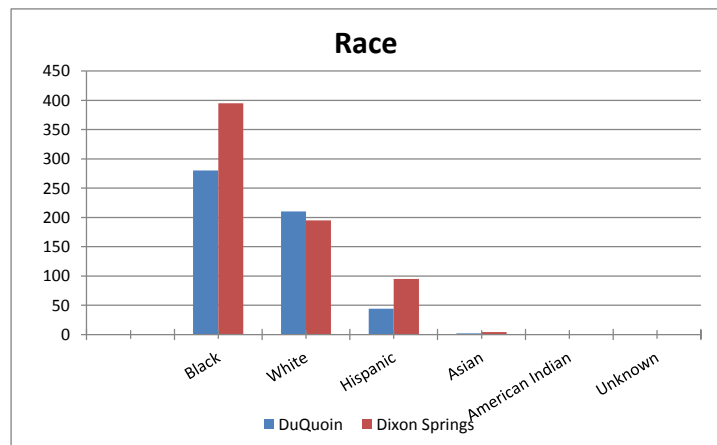

FY2009 Completers

Three-Year Recidivism Rates¹			
Impact Incarceration Program	FY04 Exits	FY05 Exits	FY06 Exits
DuQuoin IIP	39.7%	48.8%	42.5%
Dixon Springs IIP	36.6%	43.7%	40.4%
IDOC Total Population	53.4%	52.3%	51.3%

Sex	DuQuoin	Dixon Springs	Total
Female	0	65	65
Male	536	625	1,161
Total	536	690	1,226

Offense Category	DuQuoin	Dixon Springs	Total
Controlled Substance Violation	204	290	494
Residential Burglary	80	80	160
Burglary	64	84	148
Weapons	54	59	113
Robbery	36	62	98
Assault / Battery / Force / Harm	17	29	46
Cannabis	22	21	43
Theft	20	14	34
Motor Vehicle Theft	17	17	34
Armed Robbery	4	9	13
DUI	2	8	10
Government Offenses	6	3	9
Forgery / Deception / Fraud	2	4	6
Home / Vehicular Invasion	1	3	4
Damage to Property	3	1	4
Retail Theft	1	2	3
Arson	1	1	2
Homicide	0	1	1
Kidnapping	1	0	1
Escape	0	1	1
Armed Violence	0	1	1
Vehicle Code Violation	1	0	1
Total	536	690	1,226

Age at Exit in years	DuQuoin	Dixon Springs	Total
17	8	6	14
18	47	52	99
19	77	93	170
20	68	100	168
21	55	72	127
22	57	61	118
23	51	56	107
24	33	43	76
25	35	35	70
26	17	32	49
27	16	39	55
28	12	30	42
29	10	19	29
30	17	17	34
31	7	14	21
32	7	11	18
33	9	5	14
34	3	1	4
35	4	4	8
36	3	0	3
Total	536	690	1,226

Race	DuQuoin	Dixon Springs	Total
Black	280	395	675
White	210	195	405
Hispanic	44	95	139
Asian	2	4	6
American Indian	0	0	0
Unknown	0	1	1
Total	536	690	1,226

¹ Recidivism rate indicates the percentage of inmates who return to IDOC within three years after release. The data represent those inmates released from IDOC in FY2004, FY2005, and FY2006.