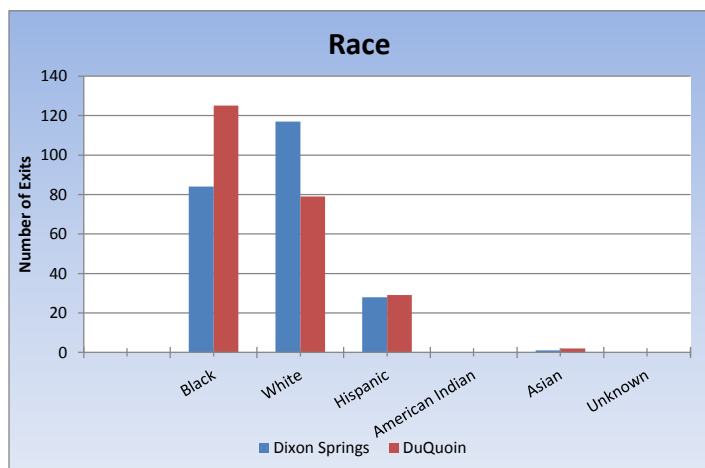

Illinois Department of Corrections

Impact Incarceration Program FY2017 Completers

Three-Year Recidivism Rates¹			
Impact Incarceration Program	FY12 Exits	FY13 Exits	FY14 Exits
Dixon Springs IIP	45.0%	37.8%	39.5%
DuQuoin IIP	47.1%	47.1%	46.0%
IDOC Total Population	46.9%	43.9%	43.0%

Sex	Dixon Springs	DuQuoin	Total
Female	28	0	28
Male	202	235	437
Total	230	235	465

Offense Category	Dixon Springs	DuQuoin	Total
Controlled Substance Violation	90	81	171
Residential Burglary	32	36	68
Burglary	32	27	59
Robbery	12	24	36
Weapons	17	32	49
Assault/ Battery/ Force/ Harm	11	8	19
Cannabis	7	10	17
Motor Vehicle Theft	2	3	5
DUI	4	3	7
Theft	5	5	10
Armed Robbery	2	1	3
Government Offenses	1	0	1
Armed Violence	0	1	1
Retail Theft	4	2	6
Forgery/ Deception/ Fraud	7	1	8
Damage to Property	3	0	3
Disorderly Conduct	0	1	1
Escape	0	0	0
Other Sex Offenses	0	0	0
Motor Vehicle Offenses	1	0	1
Total	230	235	465

Age at Exit in years	Dixon Springs	DuQuoin	Total
17	0	0	0
18	2	5	7
19	18	25	43
20	23	31	54
21	22	35	57
22	26	20	46
23	23	21	44
24	12	17	29
25	17	18	35
26	10	11	21
27	12	10	22
28	10	6	16
29	13	8	21
30	10	4	14
31	3	6	9
32	11	5	16
33	5	5	10
34	2	3	5
35	8	4	12
36	3	1	4
Total	230	235	465

Race	Dixon Springs	DuQuoin	Total
Black	84	125	209
White	117	79	196
Hispanic	28	29	57
American Indian	0	0	0
Asian	1	2	3
Unknown	0	0	0
Total	230	235	465

¹ Recidivism rate indicates the percentage of inmates who return to IDOC within three years after release. The data represent those inmates released from IDOC in FY2012, FY2013, and FY2014.