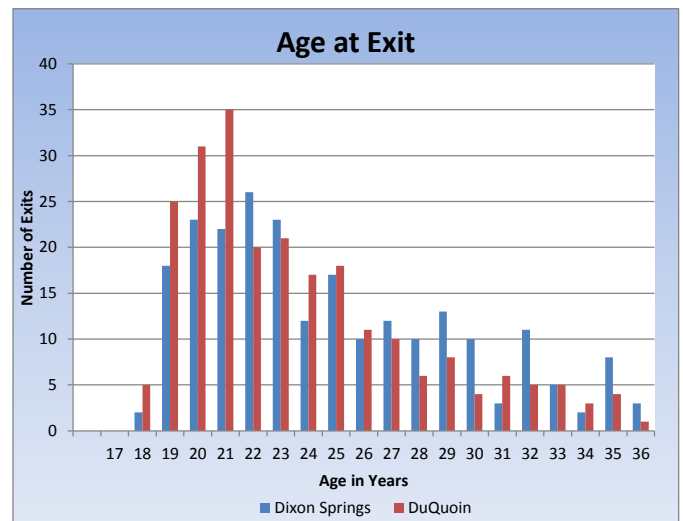

Illinois Department of Corrections

Impact Incarceration Program FY2017 Completers

Three-Year Recidivism Rates¹			
Impact Incarceration Program	FY12 Exits	FY13 Exits	FY14 Exits
Dixon Springs IIP	45.0%	37.8%	39.5%
DuQuoin IIP	47.1%	47.1%	46.0%
IDOC Total Population	46.9%	43.9%	43.0%

Sex	Dixon Springs	DuQuoin	Total
Female	28	0	28
Male	202	235	437
Total	230	235	465

Offense Category	Dixon Springs	DuQuoin	Total
Controlled Substance Violation	90	81	171
Residential Burglary	32	36	68
Burglary	32	27	59
Robbery	12	24	36
Weapons	17	32	49
Assault/ Battery/ Force/ Harm	11	8	19
Cannabis	7	10	17
Motor Vehicle Theft	2	3	5
DUI	4	3	7
Theft	5	5	10
Armed Robbery	2	1	3
Government Offenses	1	0	1
Armed Violence	0	1	1
Retail Theft	4	2	6
Forgery/ Deception/ Fraud	7	1	8
Damage to Property	3	0	3
Disorderly Conduct	0	1	1
Escape	0	0	0
Other Sex Offenses	0	0	0
Motor Vehicle Offenses	1	0	1
Total	230	235	465

Age at Exit in years	Dixon Springs	DuQuoin	Total
17	0	0	0
18	2	5	7
19	18	25	43
20	23	31	54
21	22	35	57
22	26	20	46
23	23	21	44
24	12	17	29
25	17	18	35
26	10	11	21
27	12	10	22
28	10	6	16
29	13	8	21
30	10	4	14
31	3	6	9
32	11	5	16
33	5	5	10
34	2	3	5
35	8	4	12
36	3	1	4
Total	230	235	465

Race	Dixon Springs	DuQuoin	Total
Black	84	125	209
White	117	79	196
Hispanic	28	29	57
American Indian	0	0	0
Asian	1	2	3
Unknown	0	0	0
Total	230	235	465

¹ Recidivism rate indicates the percentage of inmates who return to IDOC within three years after release. The data represent those inmates released from IDOC in FY2012, FY2013, and FY2014.